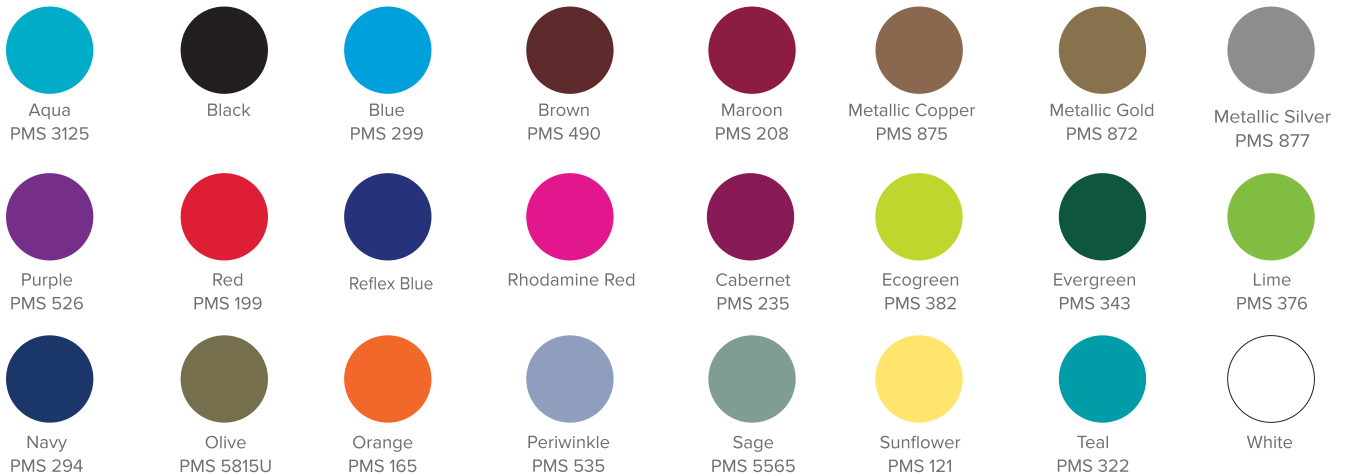

Flexo Ink Color Chart

Swatches shown are for approximate color representation only. Due to the transparent nature of ink, light colored inks printed on darker colored bags may show the underlying bag color and appear dull.

Silkscreen Color Chart

Swatches shown are for approximate color representation only. Due to the transparent nature of ink, light colored inks printed on darker colored bags may show the underlying bag color and appear dull.

Full Color Process Transfer Printing

PMS colors are converted to corresponding CMYK colors to achieve close equivalents. CMYK artwork is preferred. Add \$1.28 [a] per bag to hot stamp bag price. Second side - Same Low Price.

- No Screen Charges
- Available on Kraft Eurototes
- No Set-up Charges
- Non-woven poly, and RPET
- No Multi Color Run Charge
- Minimums start at 300 pieces
- One Flat Low Price
- 15 Day Standard Production
- Professional Photo Images
- Call for Rush Service Availability
- Available on Kraft, White, Colored Shoppers
- Exact PMS Color Matches Not Available