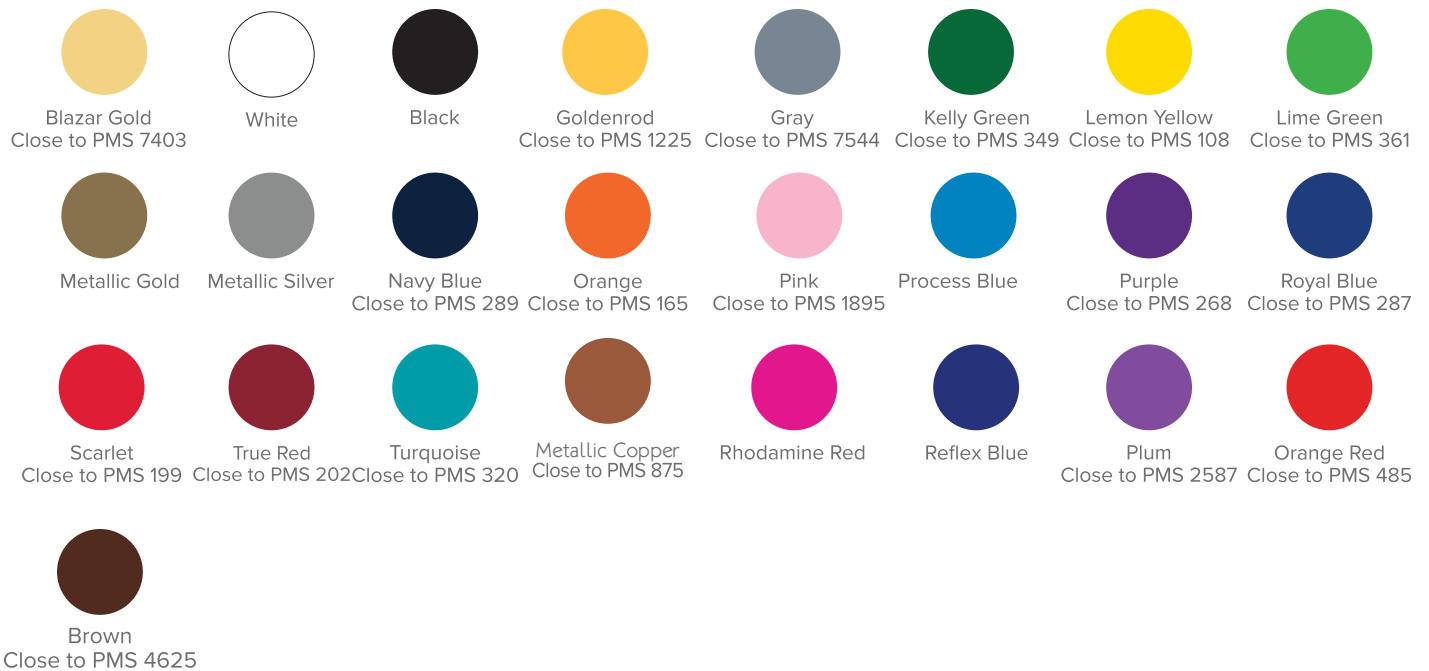

Flexo Ink Color Chart

Swatches shown are for approximate color representation only. Due to the transparent nature of ink, light colored inks printed on darker colored bags may show the underlying bag color and appear dull.

Silkscreen Color Chart

Swatches shown are for approximate color representation only. Due to the transparent nature of ink, light colored inks printed on darker colored bags may show the underlying bag color and appear dull.

- No Screen Charges
- Available on Kraft Eurototes
- No Set-up Charges
- Non-woven poly, and RPET
- No Multi Color Run Charge
- Minimums start at 300 pieces
- One Flat Low Price
- 15 Day Standard Production
- Professional Photo Images
- Call for Rush Service Availability
- Available on Kraft, White, Colored Shoppers
- Exact PMS Color Matches Not Available